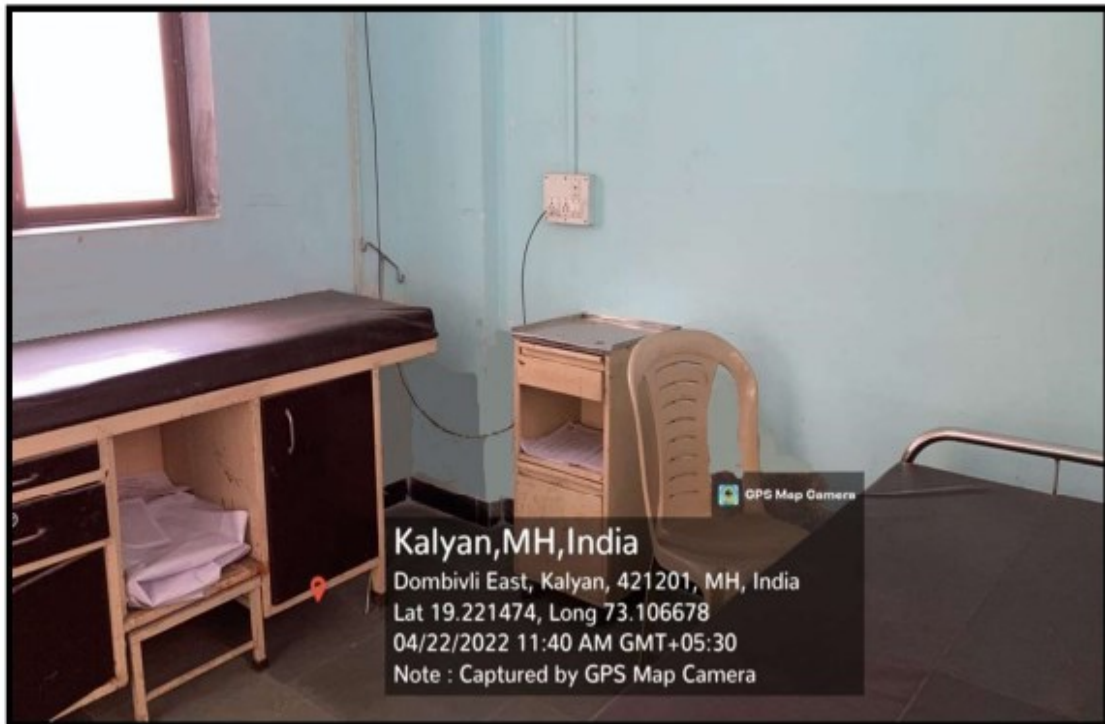

Well Equipped Health Centre Room

Phila
Principal
Manjunatha College of Commerce
Kanchungaoon, Khambalpada,
Thakurli (E) - 421 201.