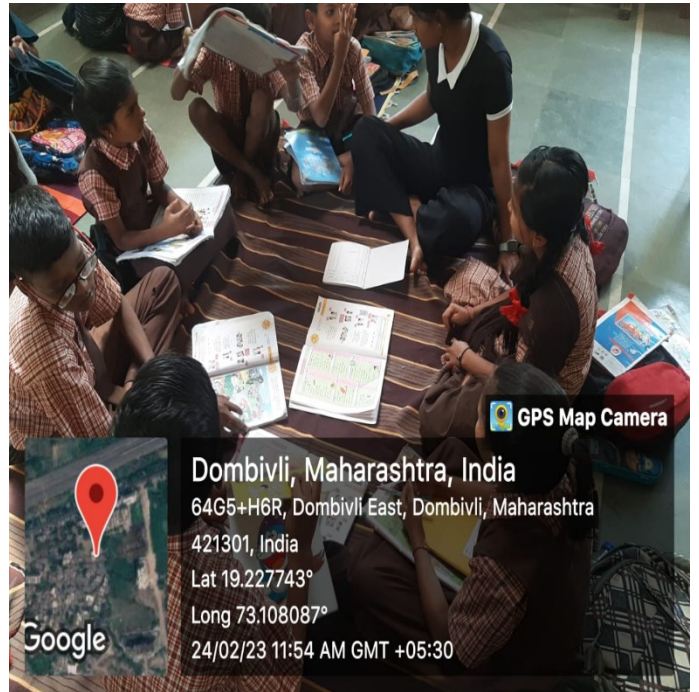

**Karnataka Sangha's
Manjunatha College of Commerce, Thakurli (E)
Extension Activities 2022-2023**