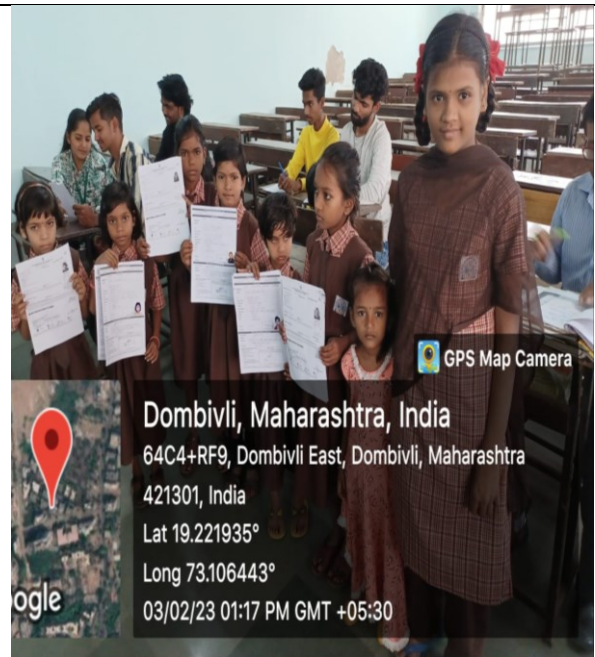

**Organisation of ADHAR CARD DRIVE for students of Kalyan-Dombivli
Municipal Corporation School No.70 on 03/02/2023**

Sushila
Dr. Sushila Vijaykumar
Principal
Manjunatha College of Commerce
Kanchangaon, Khambalpada,
Thakurli (E) - 421 201.