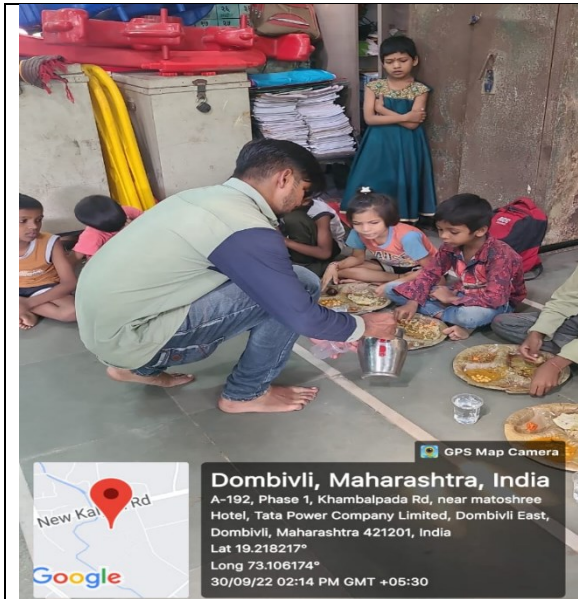

Volunteers providing nutritious mid day meal to school children

Sushila
 Dr. Sushila Vijaykumar
Principal
 Manjunatha College of Commerce
 Kanchangaon, Khambalpada,
 Thakurli (E) - 421 201.

Diwali celebration- at Kalyan-Dombivli Municipal Corporation School No.70 on 22/10/2022 with traditional way of greeting to children and giving them gift and sweets(Diwali pharal)