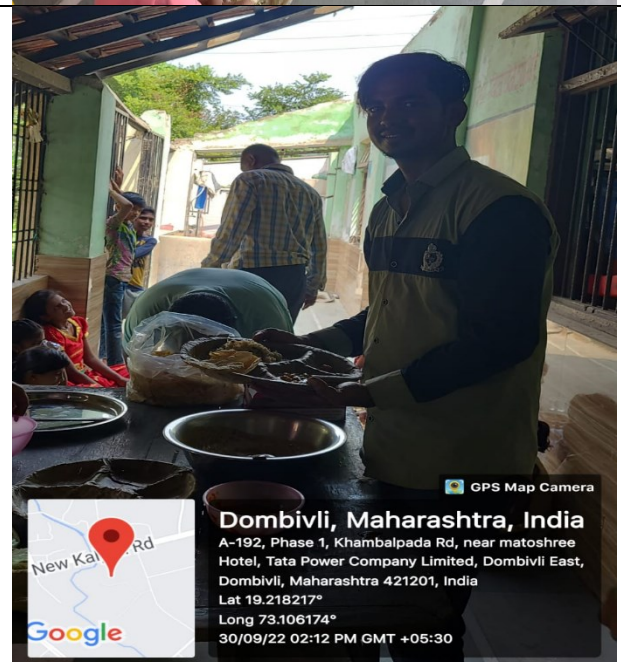

Volunteers providing nutritious mid day meal to school children

Sushila
 Dr. Sushila Vijaykumar
Principal
 Manjunatha College of Commerce
 Kanchangaon, Khambalpada,
 Thakurli (E) - 421 201.

Diwali celebration- at Kalyan-Dombivli Municipal Corporation School No.70 on 22/10/2022 with traditional way of greeting to children and giving them gift and sweets(Diwali pharal)