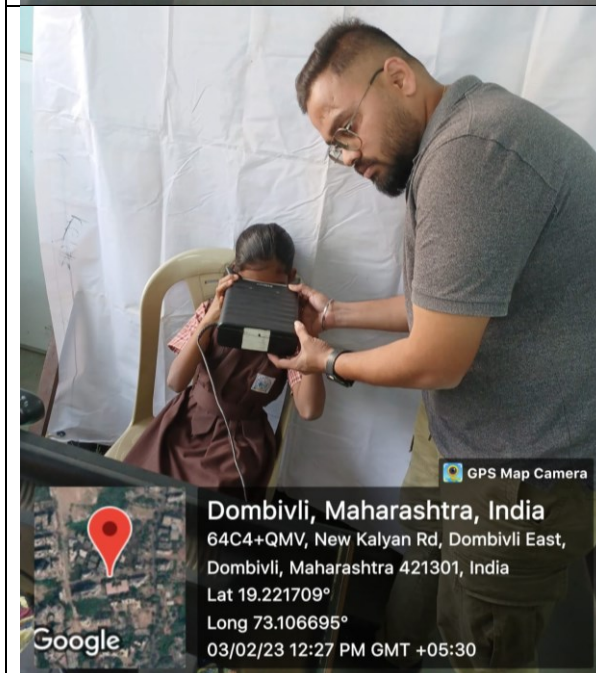

**Organisation of ADHAR CARD DRIVE for students of Kalyan-Dombivli
Municipal Corporation School No.70 on 03/02/2023**

Sushila
Dr. Sushila Vijaykumar
Principal
Manjunatha College of Commerce
Kanchangaon, Khambalpada,
Thakurli (E) - 421 201.