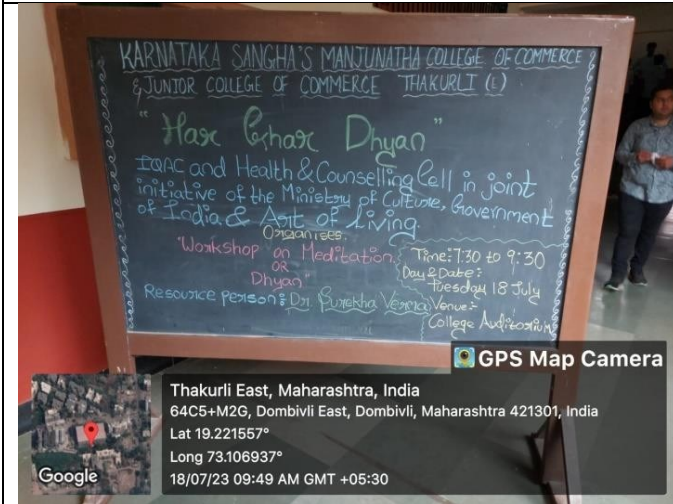

GPS Map Camera

Thakurli East, Maharashtra, India
64C5+M2G, Dombivli East, Dombivli, Maharashtra 421301, India
Lat 19.221557°
Long 73.106937°
18/07/23 09:49 AM GMT +05:30

Google