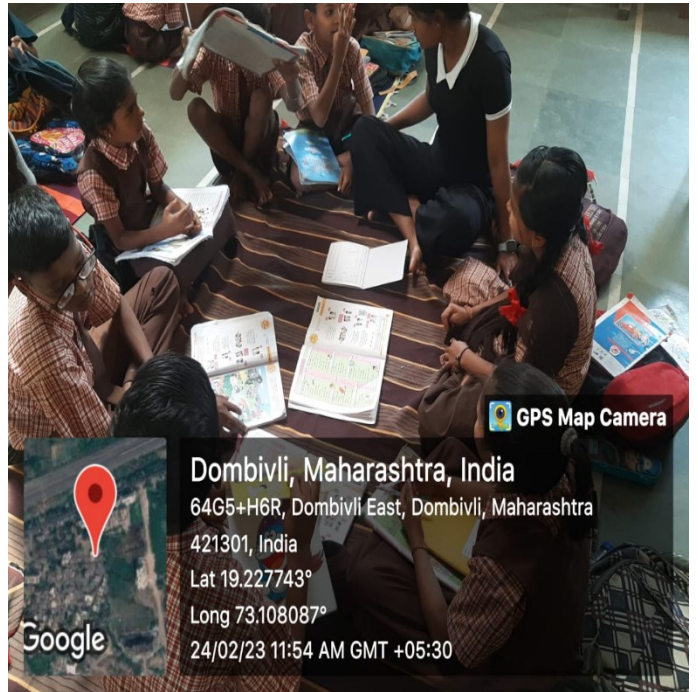

**Karnataka Sangha's
Manjunatha College of Commerce, Thakurli (E)
Extension Activities 2022-2023**