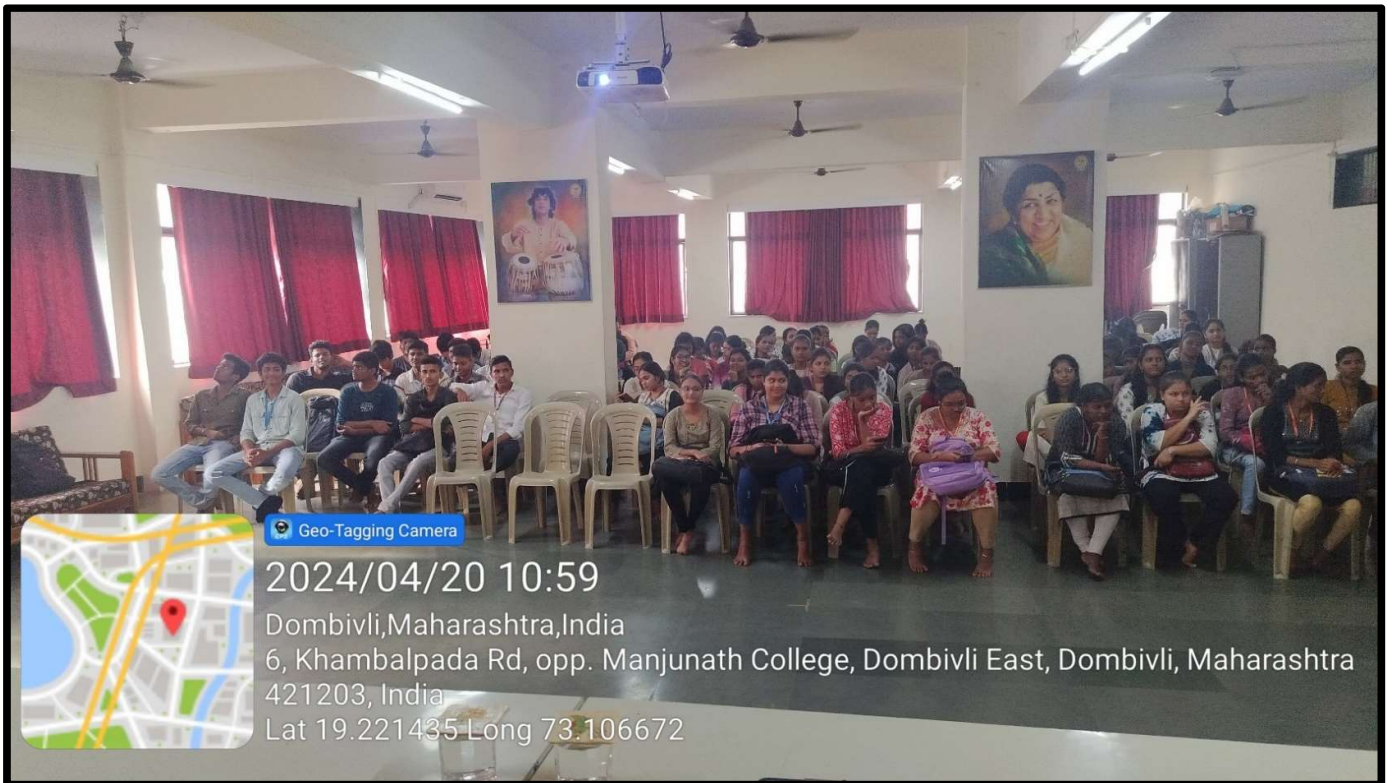

Auditorium

Geo-Tagging Camera

2024/04/20 10:59

Dombivli, Maharashtra, India

6, Khambalpada Rd, opp. Manjunath College, Dombivli East, Dombivli, Maharashtra 421203, India

Lat 19.221435 Long 73.106672