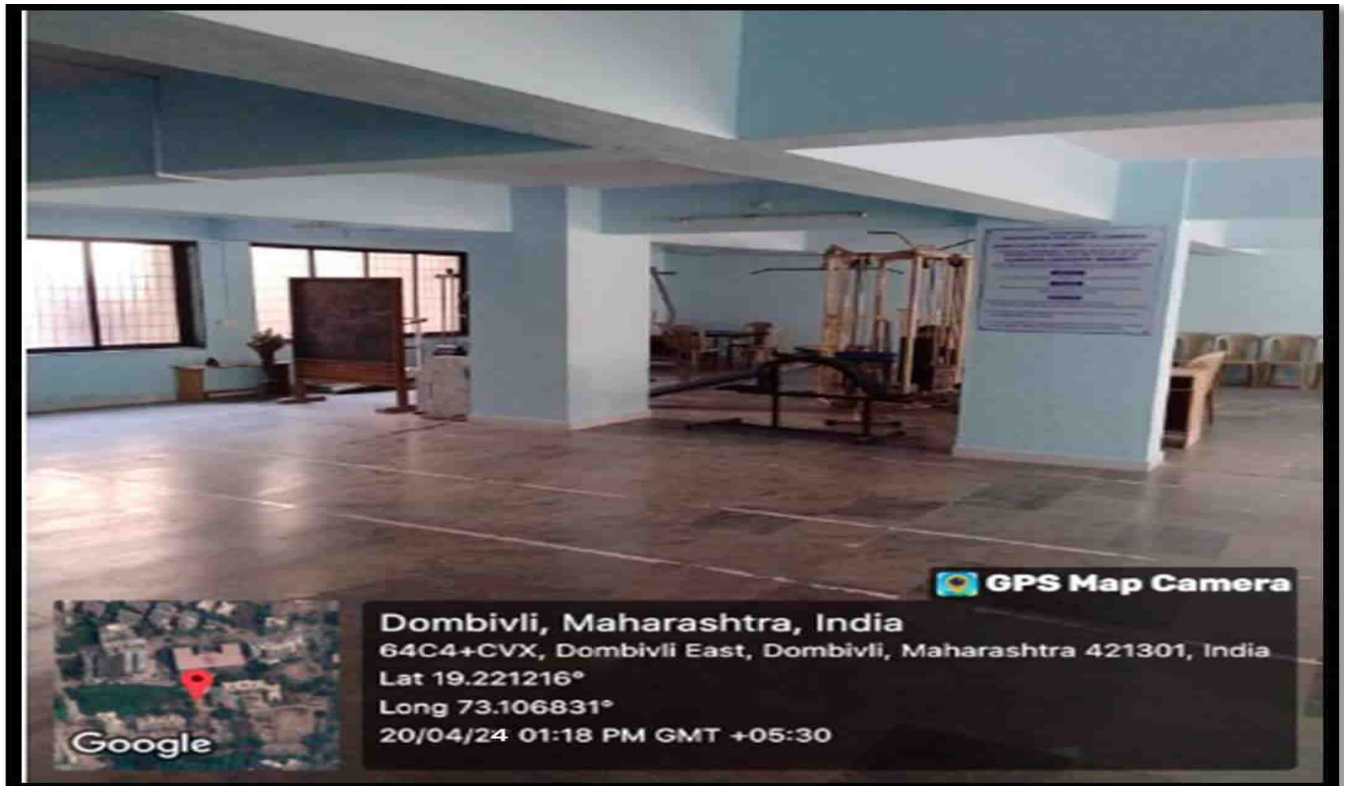

Gymkhana

Sushila
Dr. Sushila Vijaykumar
Principal
Manjunatha College of Commerce
Kanchangaon, Khambalpada,
Thakurli (E) - 421 201.